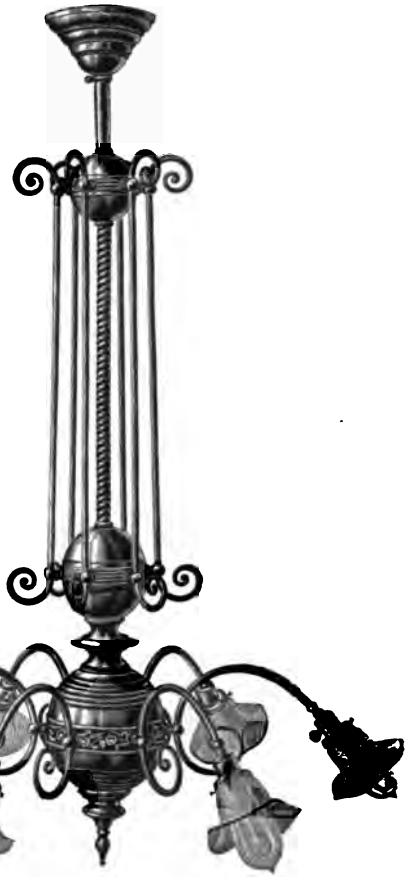

No. 3716each, \$60.00

Price does not include lamps, sockets, or shades.

ELECTRIC LIGHT FIXTURE.

For Electric Light Only.

No. 3722.

Finished in Polished Brass or Gold.

Length, 40 inches ; Spread, 30 inches.

2-Light, Electric	each, \$15.00
3 " " "	" 20.00
4 " " "	" 25.00

For prices, see page 245.

ELECTRIC LIGHT FIXTURES—Continued.

For prices, see page 245.

ELECTRIC LIGHT FIXTURES

Continued.

3721.

3730.

3729.