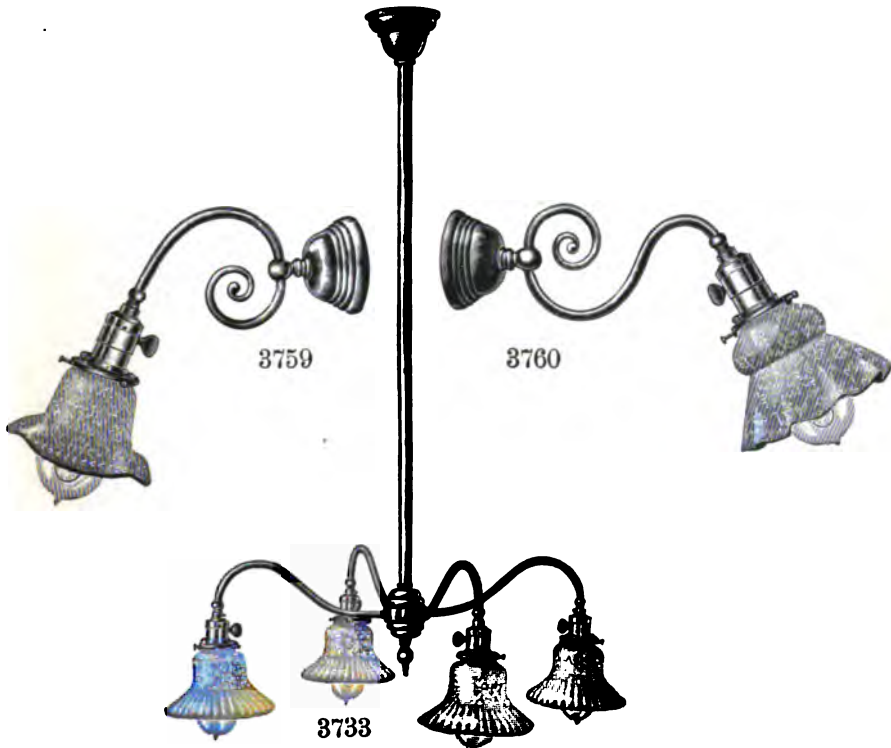

No. 3716each, \$60.00

Price does not include lamps, sockets, or shades.

ELECTRIC LIGHT FIXTURE.

For Electric Light Only.

No. 3722.

Finished in Polished Brass or Gold.

Length, 40 inches ; Spread, 30 inches.

2-Light, Electric	each, \$15.00
3 " " "	" 20.00
4 " " "	" 25.00

Fixtures have insulated joints and are wired. Prices do not include lamps, sockets, or shades.

ELECTRIC LIGHT FIXTURES.

For prices, see page 245.

ELECTRIC LIGHT FIXTURES—Continued.

3737

3738

3757

3756

For prices, see page 245.

ELECTRIC LIGHT FIXTURES—Continued.

For prices, see page 245.

ELECTRIC LIGHT FIXTURES

Continued.

3721.

3730.

3729.