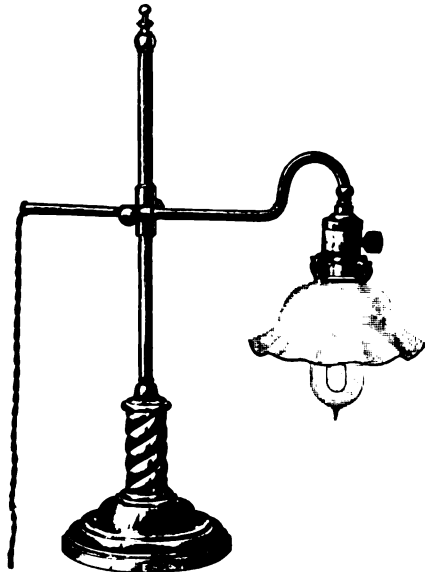

Illustrated on page 244.

No. 3721.	3-Light Car Electrolier, length 10 in.....	each, \$ 8.00
" 3730.	2-Light Electrolier, length 42 in., spread 27 in.....	" 25.00
"	3 " " " 42 " " 27 "	" 34.00
"	4 " " " 42 " " 27 "	" 43.00
"	5 " " " 42 " " 27 "	" 52.00
"	6 " " " 42 " " 27 "	" 61.00
" 3729.	2-Light Combination Chandelier, length 42 in., electric spread 25 in., gas spread 26 in.....	" 22.00
"	3-Light Combination Chandelier, length 42 in., electric spread 25 in., gas spread 26 in.....	" 28.00
"	4-Light Combination Chandelier, length 42 in., electric spread 25 in., gas spread 26 in.....	" 34.00

BASSETT COMBINATION PORTABLE AND BRACKET.

Patented.

Portable.

Bracket.

No. 3752. Height 20 inches.....each, \$4.00

The above price is for Bracket only, and does not include shade, lamp, or socket.

DESK PORTABLES.

No. 3755. Height 23 inches, with 6 inch extension each, \$10.00

No. 3753. Height 20 inches each, \$9.00

The above prices are for Portables only, and do not include shades, lamps, or sockets.

DESK PORTABLES.

POLISHED BRASS.

No. 3751. Height, 23 inches.....each, \$6.00

No. 3754. Height, 19 inches.....each, \$8.00

The above prices are for Portables only, and do not include shades, lamps, or sockets.

DESK AND PIANO PORTABLE LAMP.