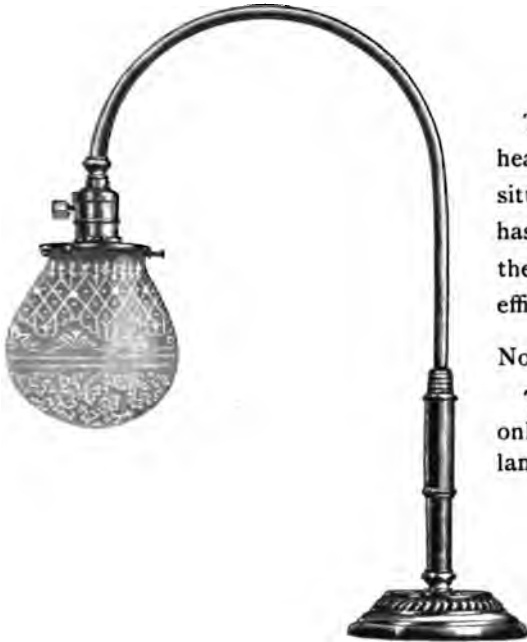

POLISHED BRASS.

No. 3751. Height, 23 inches.....each, \$6.00

No. 3754. Height, 19 inches.....each, \$8.00

The above prices are for Portables only, and do not include shades, lamps, or sockets.

DESK AND PIANO PORTABLE LAMP.